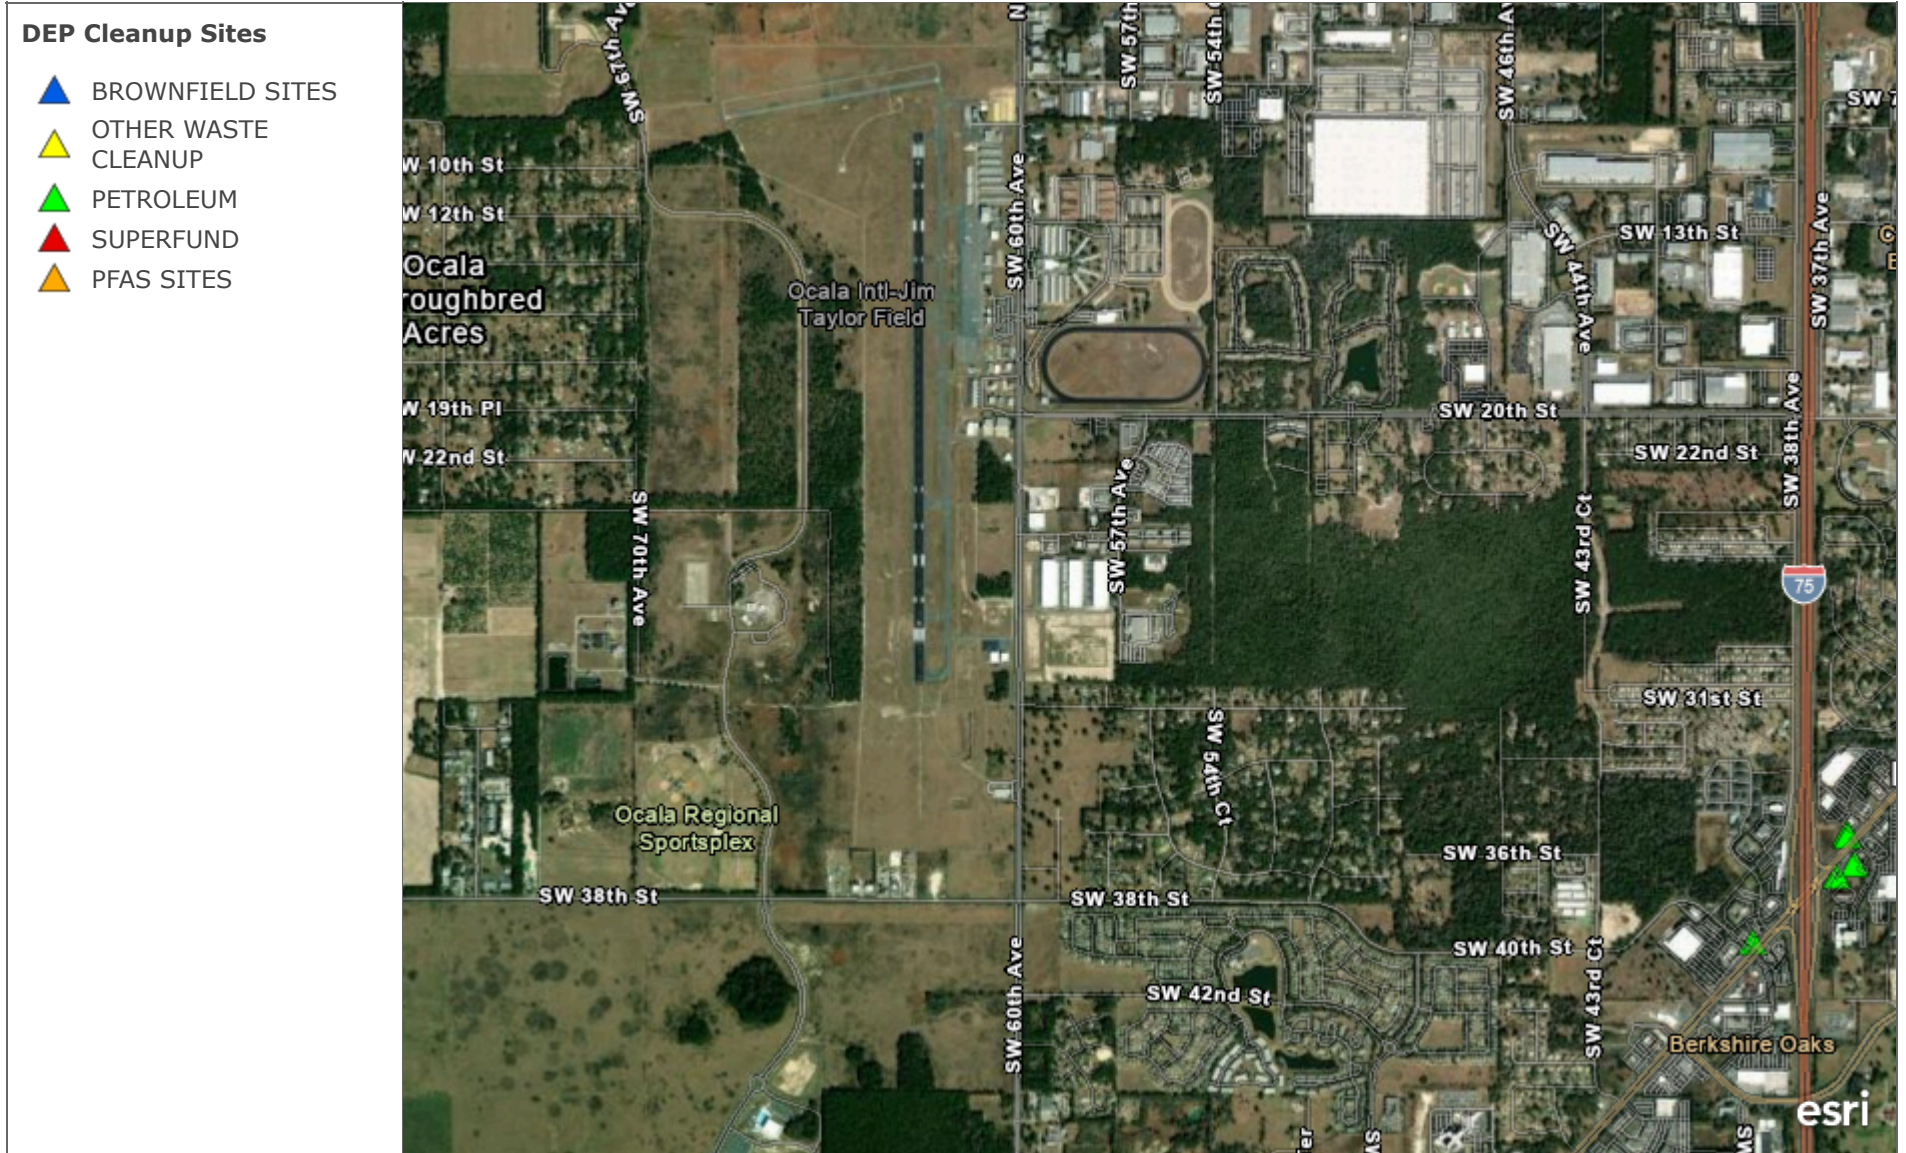

# Contamination Locator Map

United States Postal Service | FDEP and Division of Waste Management Coordinator Chris Williams | Florida Department of Environmental Protection, Division of Waste Management | DEP | State of Florida, Maxar | Esri Community Maps Contributors, Marion County Property Appraiser, FDEP, Esri, TomTom, Garmin, SafeGraph, GeoTechnologies, Inc, METI/NASA, USGS, EPA, NPS, US Census Bureau, USDA, USFWS